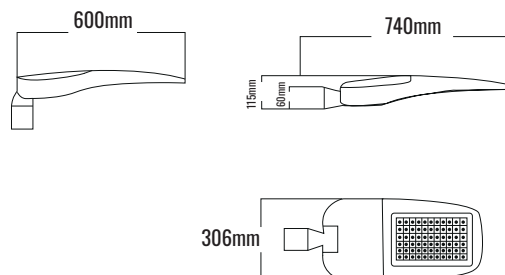

TECHNICAL DATA

TYPE

Professional LED projectors for Public Lighting.

Can be used in Highway or any public road and in Parks.

OPENING/BEAM

High efficiency Ra>70 LED chip on Board. Precision optics with reflector 0-90°.

MATERIAL

Aluminum, Metal, Plastic, Glass

| | | |
|---------------------|----------|---------------|
| PRO | CRI ≥ 80 | |
| IP66 | | 0-90 L° |
| 120-277V 50/60Hz | | 50000h L70 |

DIMENSION DRAW

| | |
|--------------------|---------------------------------|
| Model: | Orca |
| Format: | Square |
| Location: | Exterior |
| Wattage: | 200W |
| Materials: | Aluminum, Metal, Plastic, Glass |
| Led Color: | 4000K / 5000K |
| Product Dimension: | 740mm |
| IP Code: | 66 |
| Fixation: | Surface |
| CRI : | 80 |
| Lumen Output: | 30,391LM |
| Frequency: | 50/60 Hz |
| Beam Angle: | 0-90° |
| Net weight: | 10kgs |